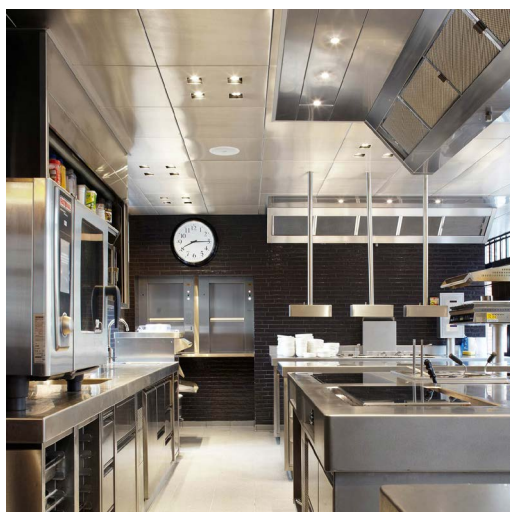

PRODUCT INFO

**4xHAL EVO**  
accent lighting CLIP-IN 45

- 600 x 600 mm.
- Opening tile 83 x 83 mm.
- Installation height 90 mm.
- Pre-cabled lighting module with GST-5 stekker.
- Dimmable standard
- All lighting modules come with a laser-cut tile in the same finishing as the ceiling.
- Includes suspension for trimless installation in the ceiling.
- LED driver included.
- Each panel is covered in a foil that is easy to remove in order to prevent any damage.
- Adjustable.
- Includes suspension for trimless installation in the ceiling.